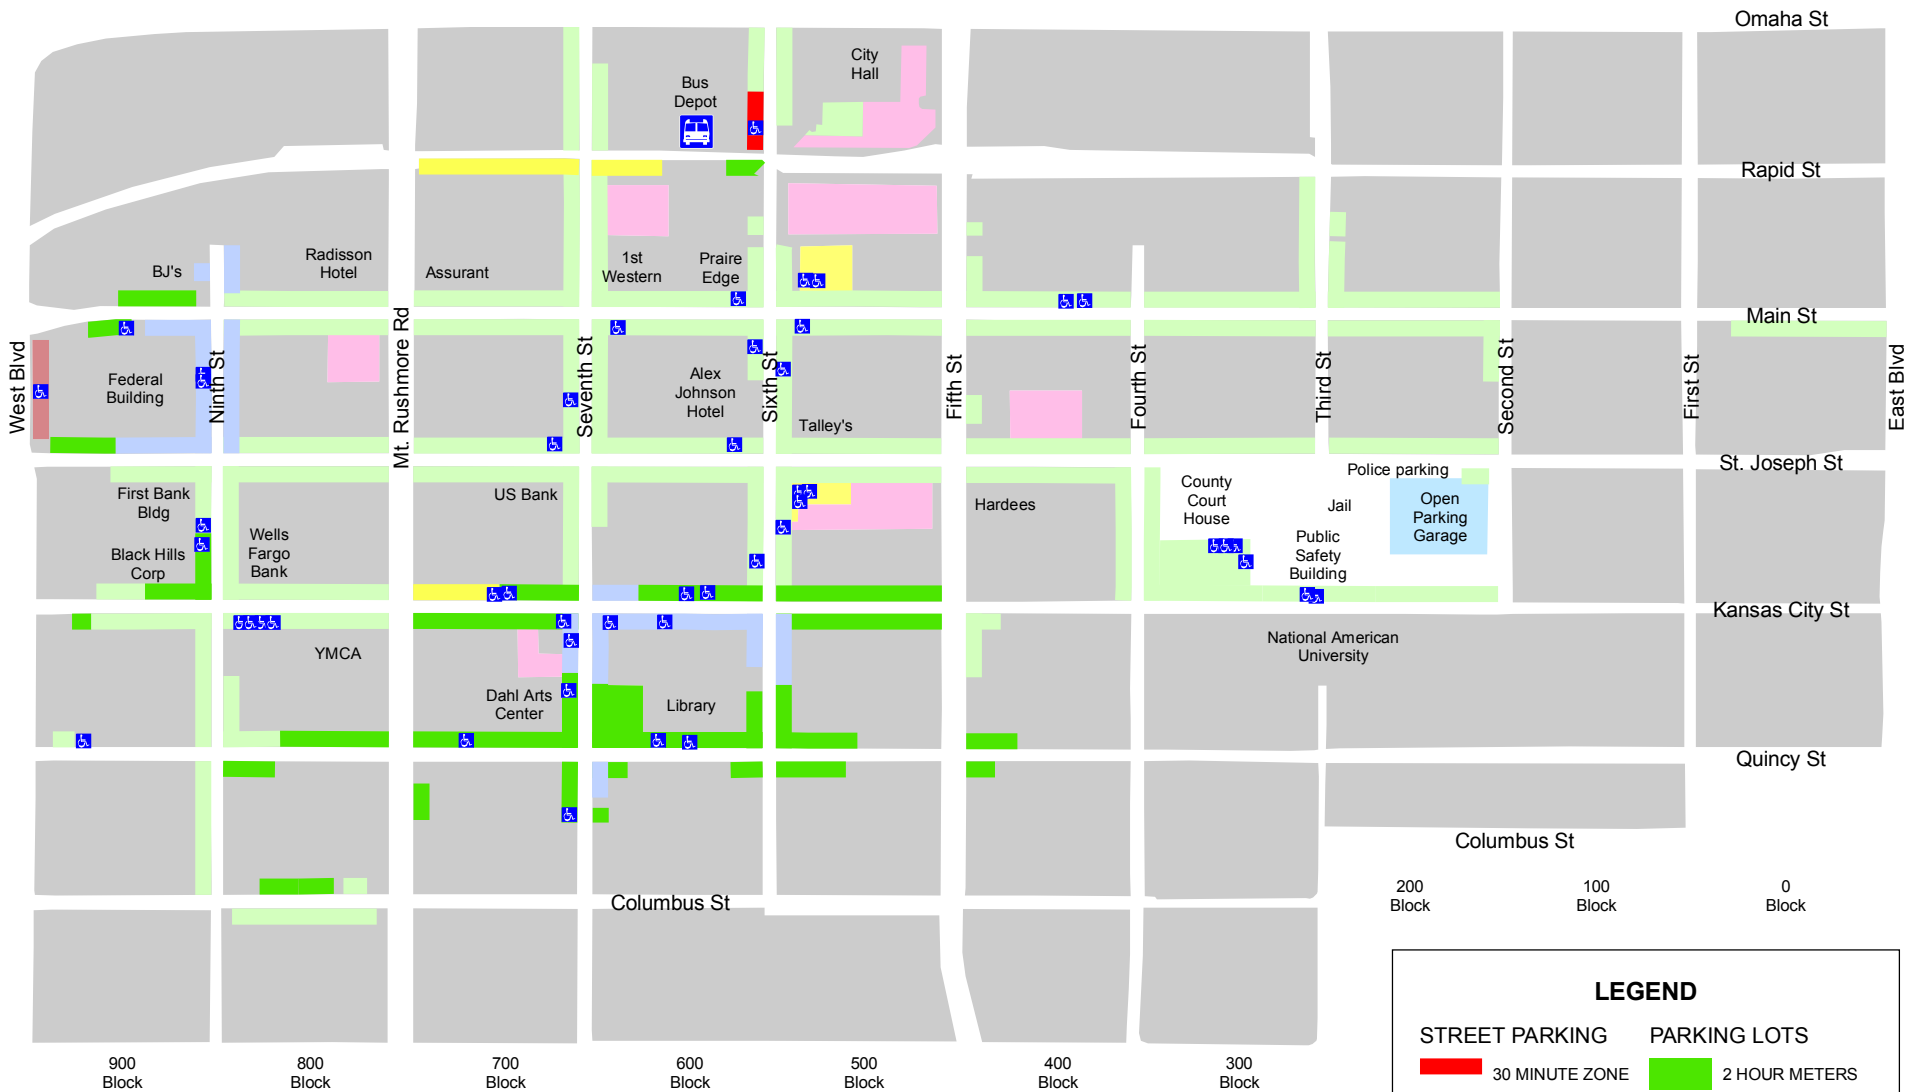

Your Guide to Downtown Parking

200 Block 100 Block 0 Block

LEGEND	
STREET PARKING	PARKING LOTS
30 MINUTE ZONE	2 HOUR METERS
1 HOUR PARKING	2 HOUR PARKING
2 HOUR PARKING	3 HOUR PARKING
2 HOUR METERS	10 HOUR METERS
4 HOUR METERS	LEASED PARKING
10 HOUR METERS	PARKING GARAGE
Handicap Parking	